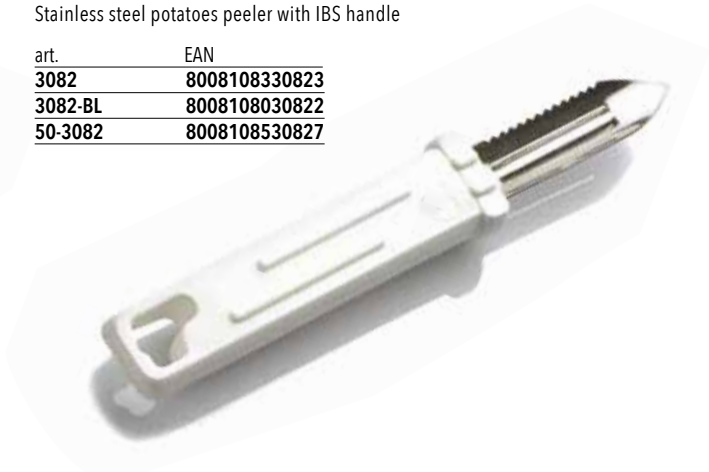

art.	EAN
114	8008108301144
114-BL	8008108001143
50-114	8008108501148

art. 3015

Tagliapizza in acciaio inox manico IBS cm 7
Stainless steel pizza cutter IBS handle cm 7

art.	EAN
3015	8008108330151
3015-BL	8008108030150
50-3015	8008108530155

art. 3072

Levacapsule manico IBS
Cap lifter with IBS handle

art.	EAN
3072	8008108330724
3072-BL	8008108030723
50-3072	8008108530728

art. 3018

Levatorsoli in acciaio inox manico IBS
Stainless steel apple-corer IBS handle

art.	EAN
3018	8008108330182
3018-BL	8008108030181
50-3018	8008108530186

art. 3082

Pelapatate in acciaio inox manico IBS
Stainless steel potatoes peeler with IBS handle

art.	EAN
3082	8008108330823
3082-BL	8008108030822
50-3082	8008108530827