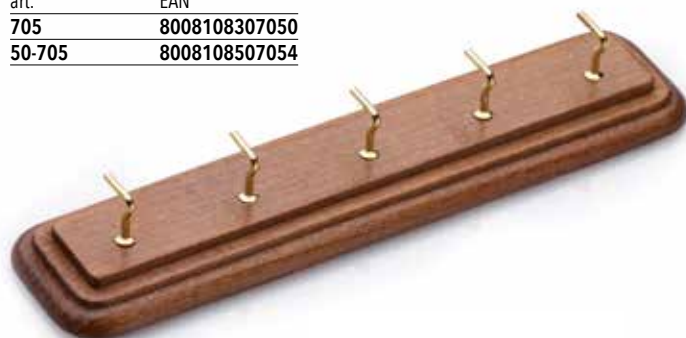

art. 705

Appendino 5 ganci in legno
Wooden hook with 5 hooks

art.	EAN
705	8008108307050
50-705	8008108507054